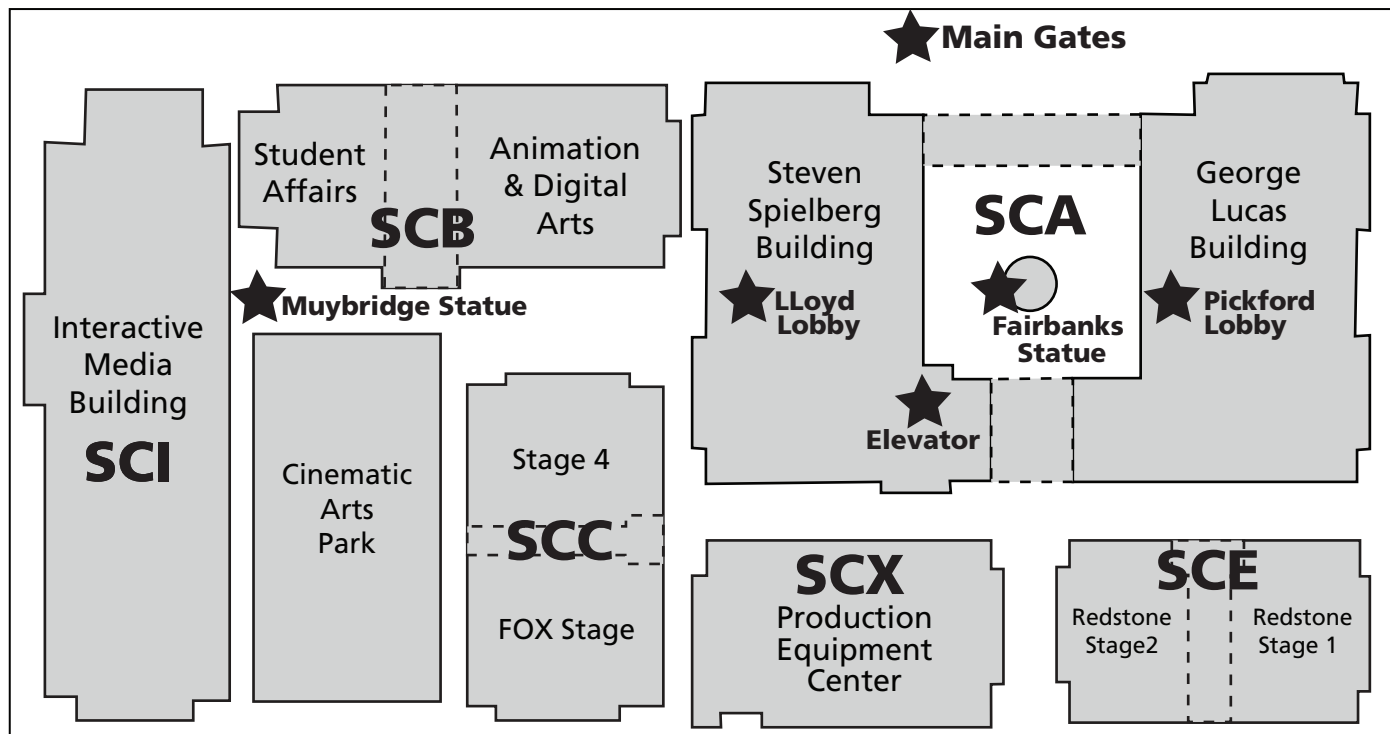

USC Cinematic Arts

MAP TO CINEMATIC ARTS COMPLEX

900 West 34th Street, Los Angeles, California 90089-2211

GATE
5

McClintock Avenue

34th Street

35th Street

Watt Way